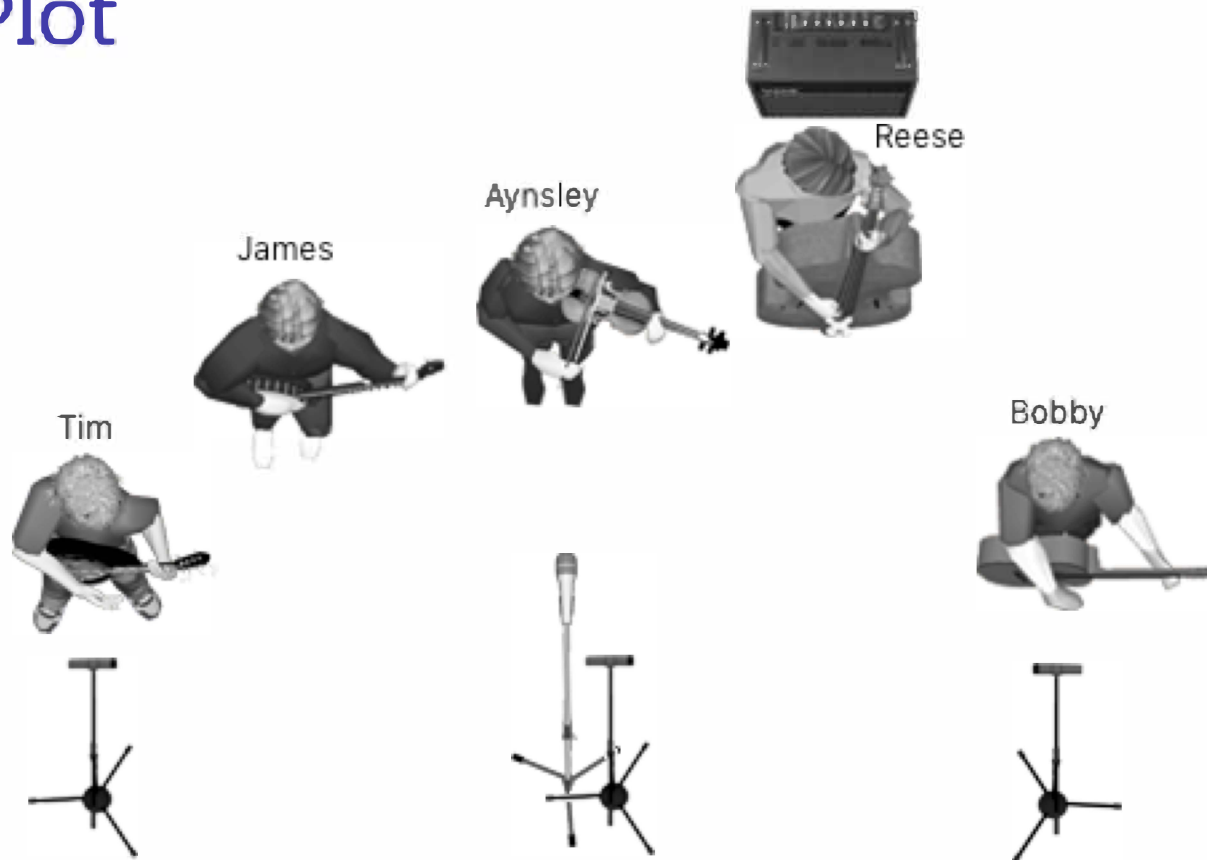

Carolina Blue Stage Plot

Tim - Mandolin
James - Banjo/Guitar
Aynsley - Fiddle
Reese - Bass
Bobby - Guitar

Band will be using IEMs and will provide their own Condenser Mic and Bass amp.

Band will work all vocals, banjo, and fiddle around Condenser Mic